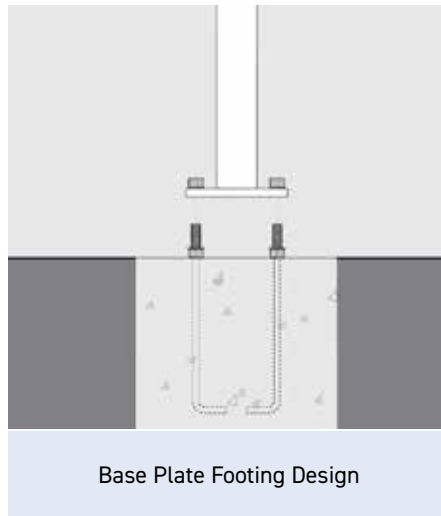

Footing Design Options

www.abelflag.com.au

Phone: 1300 193 714 | (03) 9318 9616

Email: info@abelflag.com.au