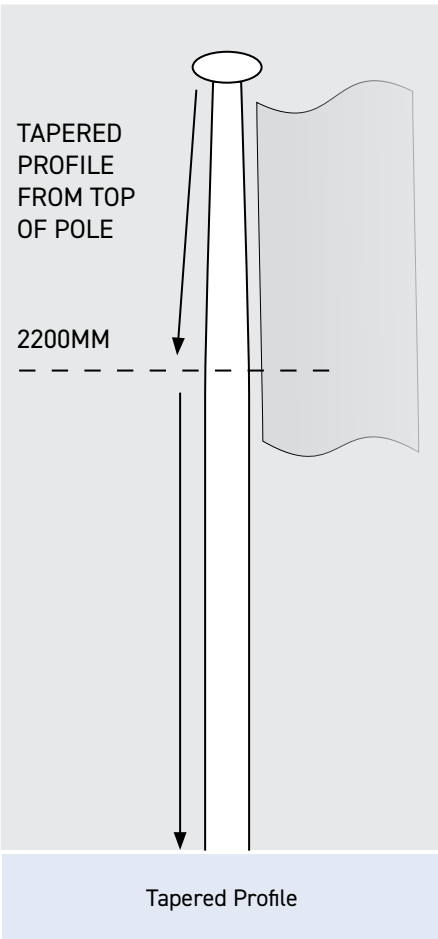

Elegance Banner Poles

Abel's range of Elegance Banner Poles will suit any application. Featuring a sophisticated tapered design, and available in a range of heights from 6m-12m, Abel banner poles can be installed anywhere from lawn and garden beds, to existing concrete.

Email: info@abelflag.com.au

Elegance Banner Poles

Pole Material

6063T6 High-Tensile Aluminium

Pole Finish

Powder Coated | Pearl White

Specifications

Model No.	Pole Design	Pole Height	Pole Diameter	Halyard Type	Footing Type	Suits Flag Size
BPT2-6	Tapered	6.0m	80mm	Internal	Spigot Base	1200 X 2500mm
BPT1-6	Tapered	6.0m	80mm	Internal	Base Plate	1200 X 2500mm
BPT2-7.5	Tapered	7.5m	80mm	Internal	Spigot Base	1200 X 2500mm
BPT1-7.5	Tapered	7.5m	80mm	Internal	Base Plate	1200 X 2500mm
BPT2-8	Tapered	8.0m	100mm	Internal	Spigot Base	1800 X 3600mm
BPT1-8	Tapered	8.0m	100mm	Internal	Base Plate	1800 X 3600mm
BPT2-9	Tapered	9.0m	100mm	Internal	Spigot Base	1800 X 3600mm
BPT1-9	Tapered	9.0m	100mm	Internal	Base Plate	1800 X 3600mm
BPT2-10	Tapered	10.0m	125mm	Internal	Spigot Base	1800 X 3600mm
BPT1-10	Tapered	10.0m	125mm	Internal	Base Plate	1800 X 3600mm
BPT1-12	Tapered	12.0	125mm	Internal	Base Plate	1800 X 3600mm
YT1-8	Yard Arm	8.0	100mm	External	Base Plate	1800 X 3600mm