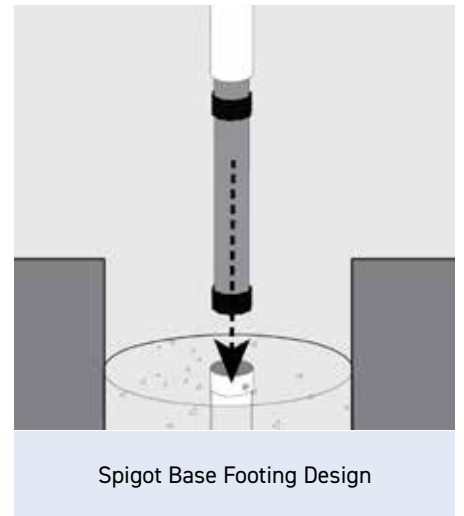

Footing Design Options

www.abelflag.com.au

Phone: 1300 193 714 | (03) 9318 9616

Email: info@abelflag.com.au